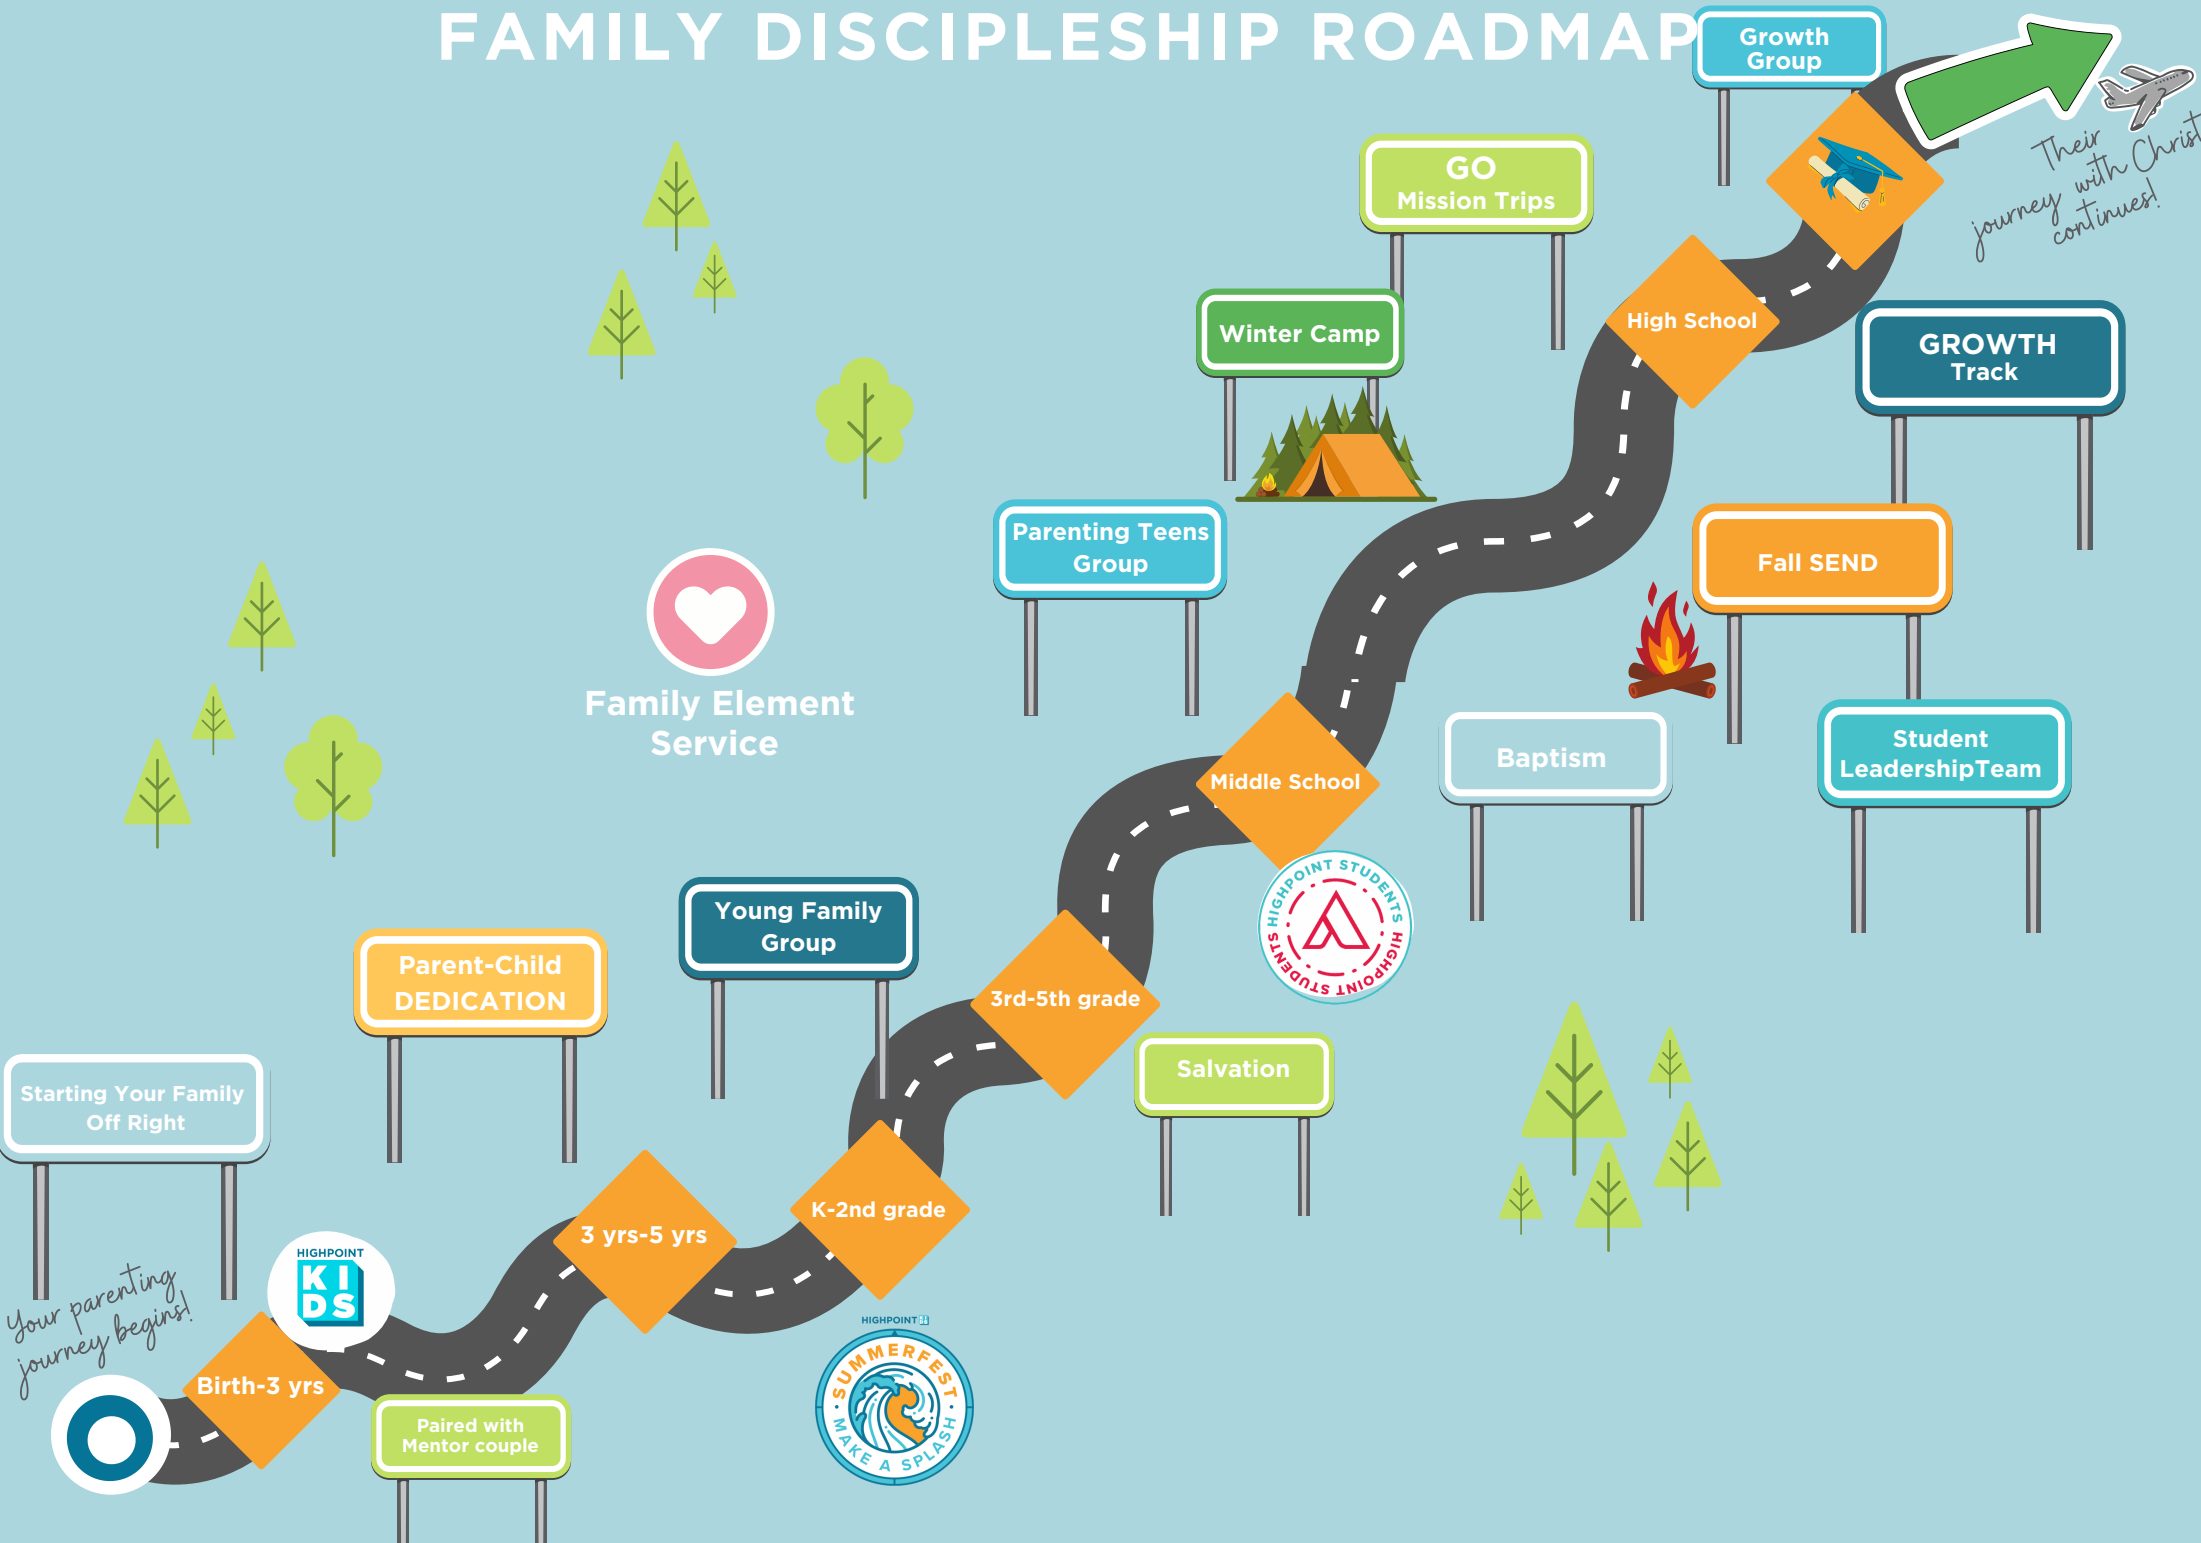

FAMILY DISCIPLESHIP ROADMAP

Family Element Service

Your parenting journey begins!

Their journey with Christ continues!

Starting Your Family Off Right

Parent-Child DEDICATION

Young Family Group

3rd-5th grade

Salvation

Baptism

Fall SEND

Student Leadership Team

GROWTH Track

GO Mission Trips

Winter Camp

Growth Group