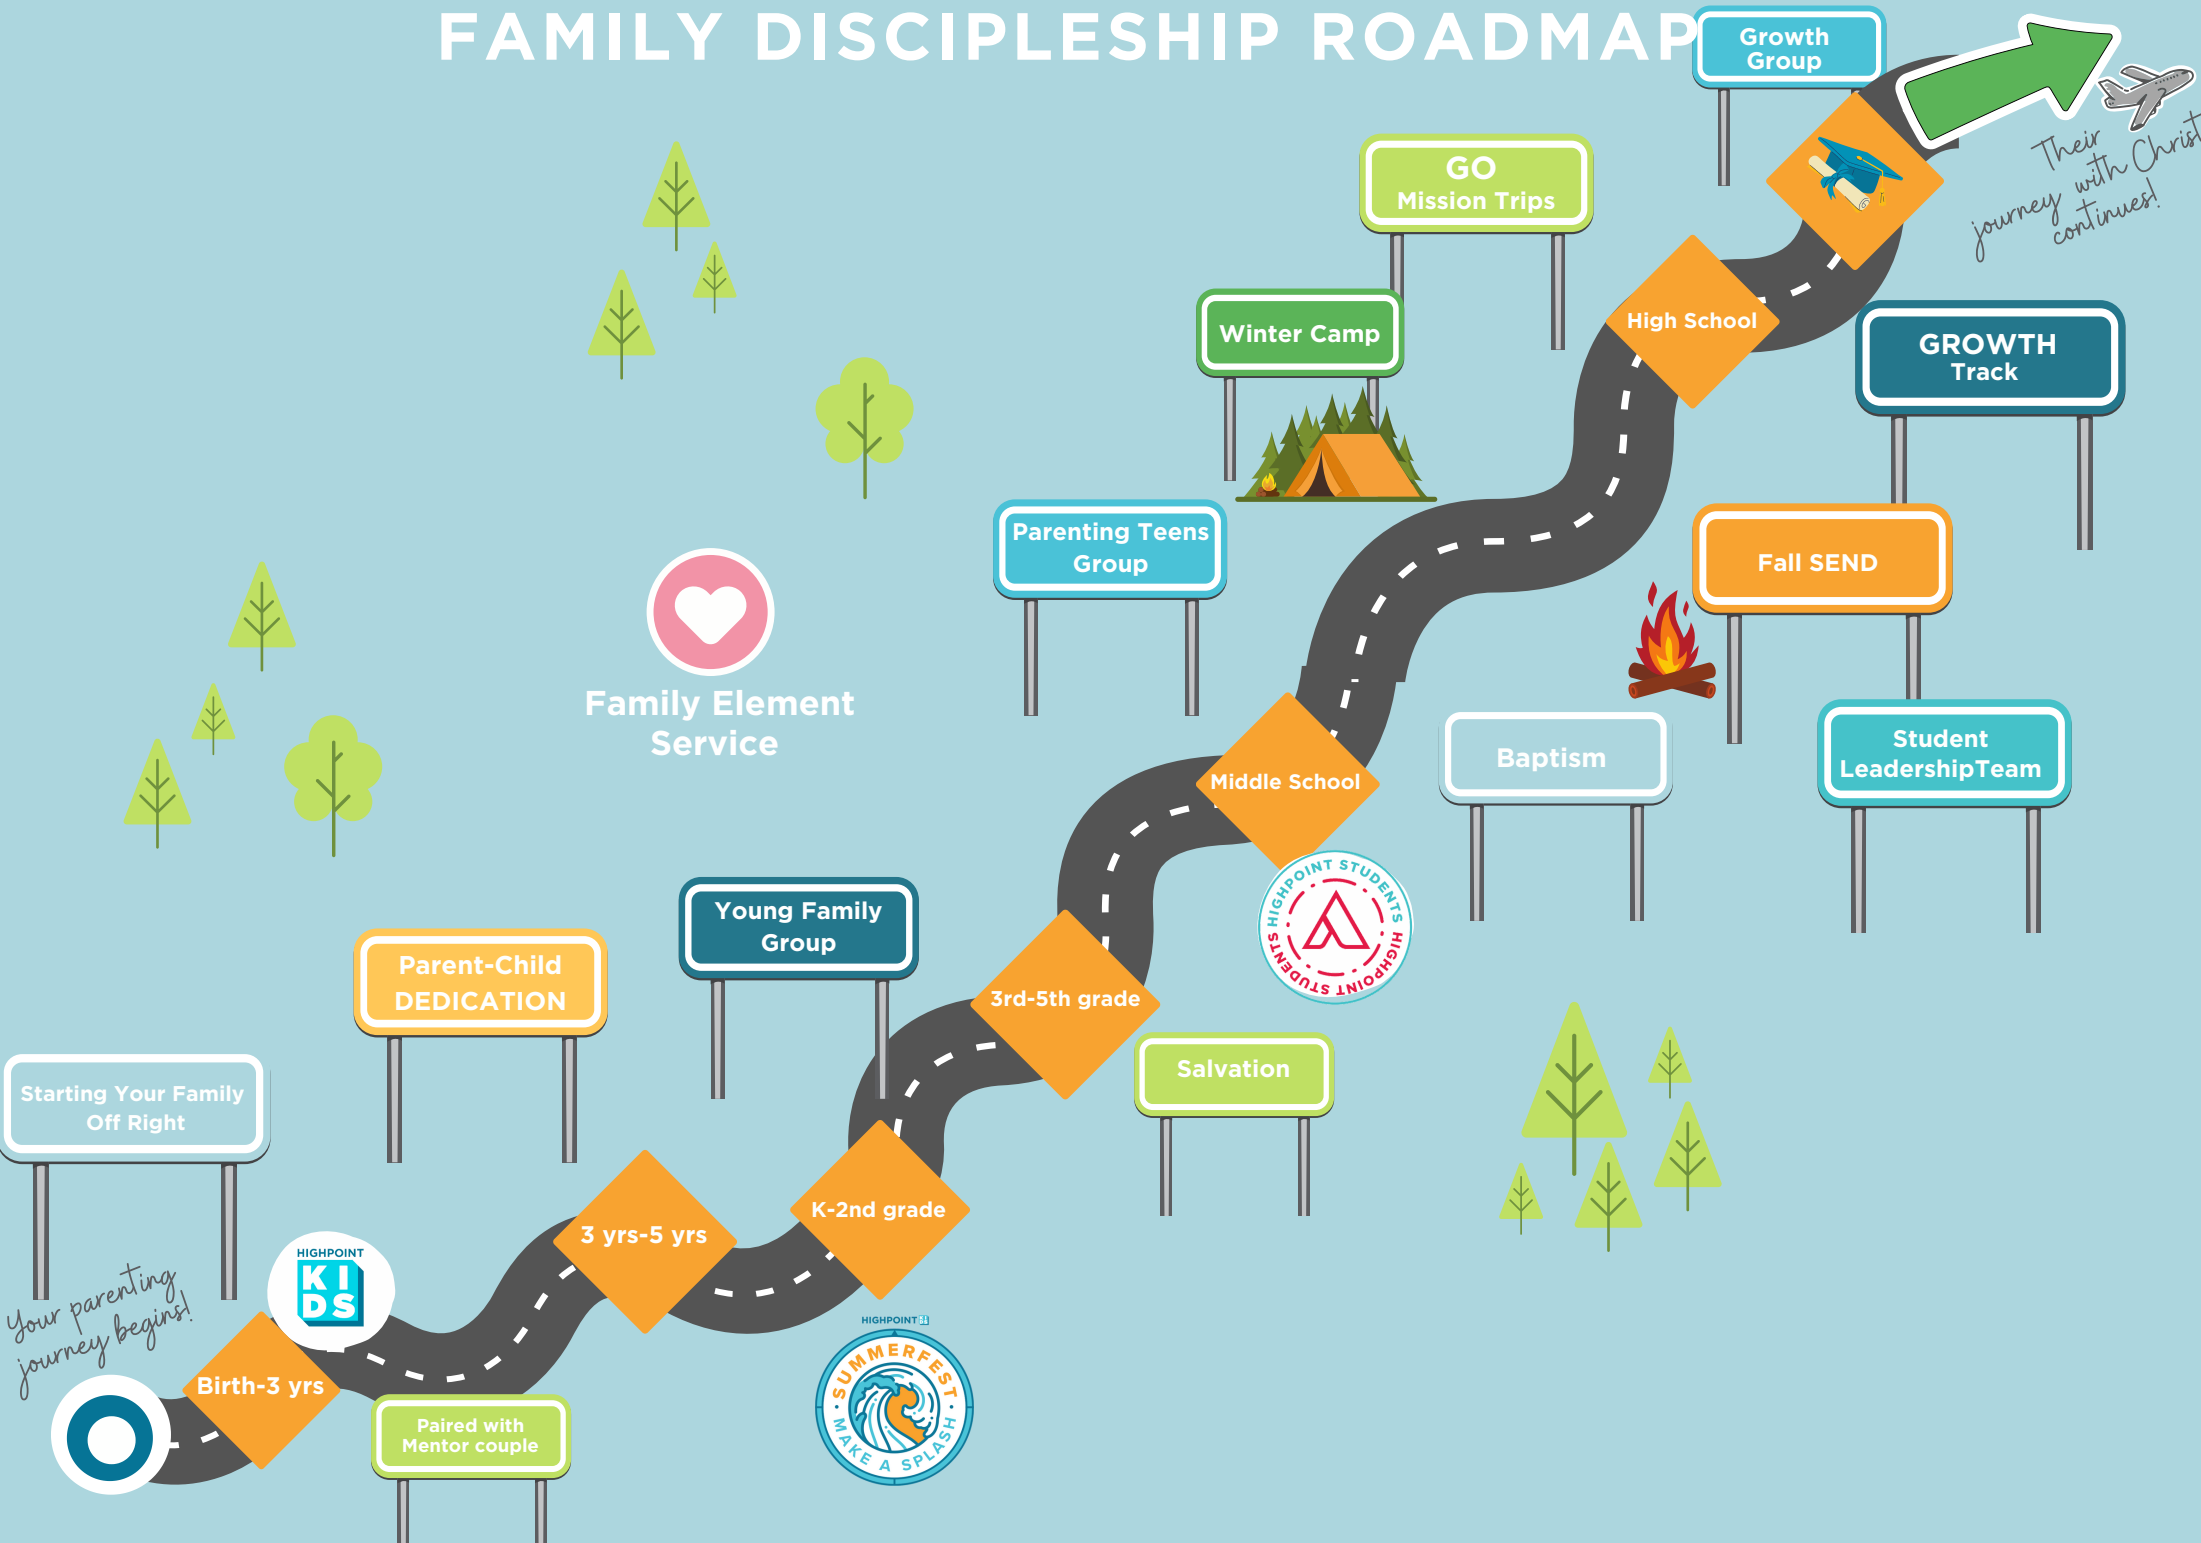

FAMILY DISCIPLESHIP ROADMAP

Family Element Service

Your parenting journey begins!

Their journey with Christ continues!

Starting Your Family Off Right

Parent-Child DEDICATION

Young Family Group

3rd-5th grade

Salvation

Baptism

Fall SEND

Student Leadership Team

Parenting Teens Group

Winter Camp

GO Mission Trips

High School

Growth Group

GROWTH Track